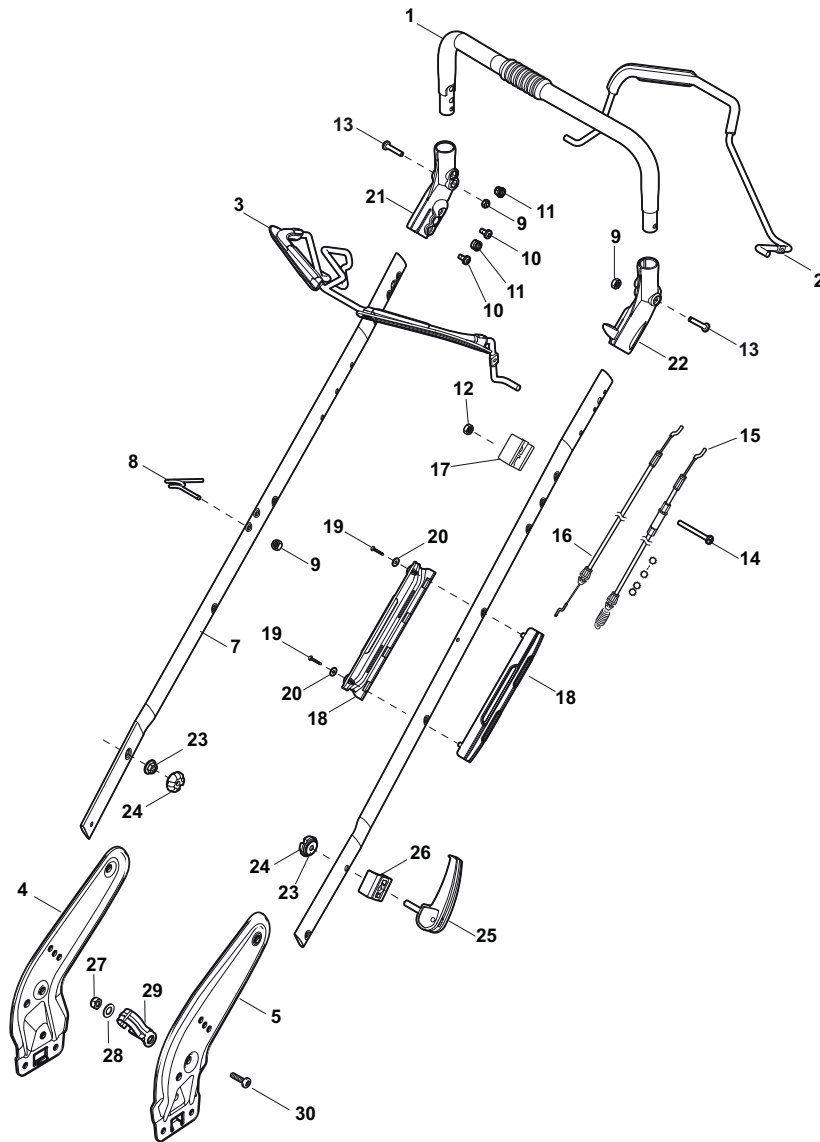

NT 484 W TR 4S - W TRQ 4S

WBH Petrol Steel Ejection-Guard

Issue 9 - 2015

Fig.	Quantity	Part No	Description	Notes
1	1	322108295/1	Side Ejection Conveyor	
2	1	322600313/0	Ejection Guard	
3	2	112727803/0	Screw	
4	1	322806639/0	Fulcrum Pin	
5	2	112154510/0	Nut	
6	2	118203853/0	Screw	
7	1	122450456/0	Spring	
8	1	122517869/1	Pin	
9	2	112604896/0	Crown Fastener	

NT 484 W TR 4S - W TRQ 4S

WBH Petrol Steel Handle, Lower Part

Issue 9 - 2015

Fig.	Quantity	Part No	Description	Notes
1	1	381007043/0	Handle Lower Part	
2	1	381005133/0	Right Bracket	
3	1	381005135/0	Left Bracket	
4	1	112819120/0	Screw	
5	4	122680006/1	Washer	
6	4	322399804/1	Nut	
7	4	112293200/0	Nut	
10	4	112760605/0	Screw	
11	1	125038002/1	Bushing	
12	2	112155000/0	Nut	
13	2	322192156/0	Clip	
14	1	112523040/0	Washer	
15	1	112154510/0	Nut	
16	1	112369500/0	Elastic Washer	

Fig.	Quantity	Part No	Description	Notes
1	1	381006670/2	Handle Tube	
2	1	381003349/0	Lever, Driving	
3	1	381003472/0	Lever, Engine Brake	Black
3	1	381003344/0	Lever, Engine Brake	Red
4	1	381005149/0	Right Bracket	Black
4	1	381005185/0	Right Bracket	Stiga Grey
5	1	381005151/0	Left Bracket	Black
5	1	381005187/0	Left Bracket	Stiga Grey
7	2	381006773/1	Handle Black	
7	2	381006774/1	Handle Grey	
8	1	122430309/0	Spring	
9	2	112154330/0	Nut	
10	4	112735662/1	Screw	
11	4	322041967/1	Bushing	
12	3	112154510/0	Nut	
13	2	112728721/0	Screw	
14	1	112727786/0	Screw	
15	1	381030093/1	Cable Rear Drive	
16	1	181030073/0	Cable, Thread Engine Brake	
17	1	181005516/0	Throttle Cable	for B&S Engine
17	1	181005514/0	Throttle Cable	for Honda and GGP Engine
17	1	181005515/0	Throttle Cable	for Honda Autochoke Engine
18	1	322806644/0	Protection	
19	2	112727812/0	Screw	
20	2	112523000/1	Washer	
21	1	322488301/0	Joint Sleeve Grey Right	
22	1	322488303/0	Joining Sleeve Grey Left	
23	2	112154220/0	Nut	
24	2	322399835/0	Knob	
25	2	381003253/0	Handle	
26	2	322680017/0	Washer	
27	1	112155000/0	Nut	
28	1	125038002/1	Bushing	
29	1	322192156/0	Clip	
30	1	112760605/0	Screw	