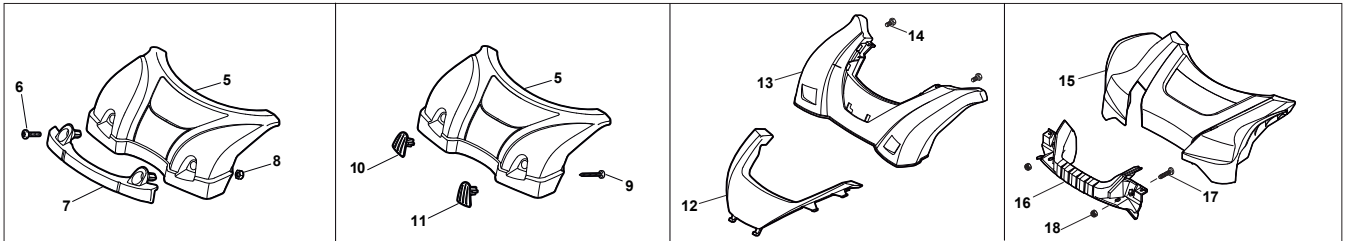

NT 484 W TR 4S - W TRQ 4S

WBH Petrol Steel Mask

Issue 9 - 2015

Fig.	Quantity	Part No	Description	Notes
1	1	322500102/0	Front Combi	
2	2	112523000/1	Washer	
3	2	112728124/0	Screw	
5	1	322226143/0	Mask, Red	
5	1	322226144/0	Mask, Yellow	with Stiga Logo
5	1	322226151/0	Mask, Black	with Stiga Logo
5	1	322226153/0	Mask, Black	
5	1	322226155/0	Mask, Yellow	
6	2	112727799/0	Screw	
7	1	322393638/0	Handlegrip Black	
7	1	322393639/0	Handle, Grey	
7	1	322393640/0	Handle, Yellow	
8	2	112154510/0	Nut	
9	2	112728697/0	Screw	
10	1	322820082/0	Cap	
11	1	322820083/0	Cap	
12	1	322226167/0	Front Plate	
13	1	322226165/0	Mask, Black	
14	2	112728300/0	Screw	
15	1	322226157/0	Mask, Black	
16	1	322393642/0	Bumper Handle	
17	2	112727799/0	Screw	
18	2	112154510/0	Nut