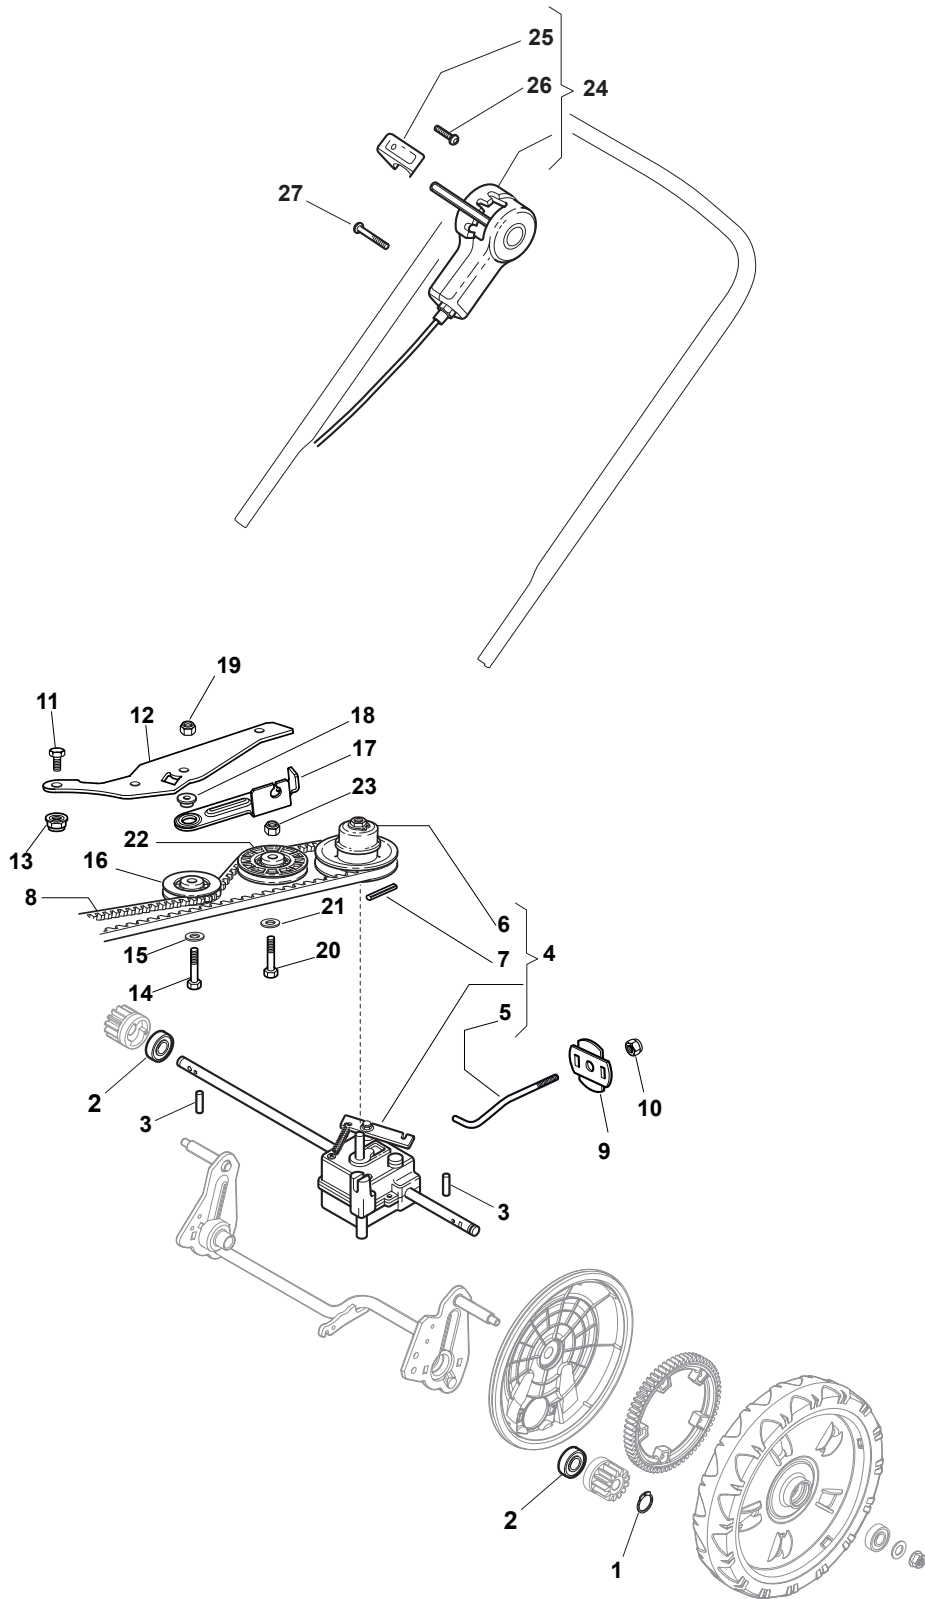

NT 484 W TR 4S - W TRQ 4S

WBH Petrol Steel Handle, Upper Part

Issue 9 - 2015

Fig.	Quantity	Part No	Description	Notes
1	1	381006840/0	Handle, Upper Part	for Delta Dashboard - Fix RPM - Throttle
1	1	381007520/0	Handle, Upper Part	for TD-CA Dashboard
2	1	122430313/0	Guide Spring	
3	1	112521330/0	Washer	
4	1	112154510/0	Nut	
5	1	118390020/0	Conduit Clip Caproeuope	
6	1	181030053/0	Cable, Thread Engine Brake	GGP Engine / B&S 450-500-550-575-625-675-750 Series
6	1	181030054/0	Cable, Thread Engine Brake	SV40 / RV 40 / V35 Engine
6	1	181030056/0	Cable, Thread Engine Brake	B&S 450-500-550-575 Series
6	1	181030070/0	Cable, Thread Engine Brake	Honda Engine
9	1	181003363/1	Lever, Engine Brake Black	
10	1	381030092/1	Cable Rear Drive	
12	1	181003364/0	Drive Control Lever	
13	1	122291050/0	Handgrip Black	

NT 484 W TR 4S - W TRQ 4S

WBH Petrol Steel Transmission

Issue 9 - 2015

Fig.	Quantity	Part No	Description	Notes
1	2	112608600/0	Seeger	
2	2	119216035/0	Bearing	
3	2	122753000/0	Pin	
4	1	181003096/3	Gear Box	
5	1	122033285/0	Adjustment Rod	
6	1	122601932/0	Pulley	
7	1	112645700/0	Elastic Pin	
8	1	135064005/0	Belt	
9	1	322675113/0	Washer	
10	1	112154510/0	Nut	
11	1	112791011/0	Screw	
12	1	322806625/1	Support	
13	1	112292102/0	Nut	
14	1	112689500/0	Screw	
15	1	112523050/0	Washer	
16	1	122601915/0	Pulley	
17	1	322806623/0	Pulley Support	
18	1	122671656/0	Washer	
19	1	112154510/0	Nut	
20	1	112674700/0	Screw	
21	1	112523050/0	Washer	
22	1	122601914/0	Pulley	
23	1	112154510/0	Nut	
24	1	381007109/0	Speed Control Ass.Y	
25	1	322399809/0	Knob	
26	1	112728300/0	Screw	
27	2	112728702/0	Screw	