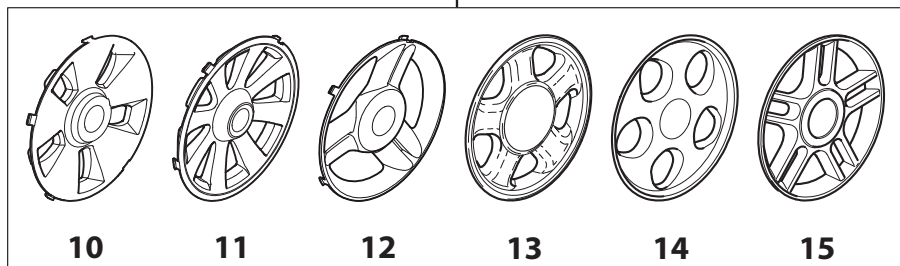

DELTA Wheels - Ø 200

NTD Wheels - Ø 200

DELTA Wheels - Ø 280

NTD Wheels - Ø 280

NT 484 W TR 4S - W TRQ 4S

WBH Petrol Steel Wheels and Hub Caps

Issue 9 - 2015

Fig.	Quantity	Part No	Description	Notes
1	2	381007483/1	Wheel	
2	8	119216035/0	Bearing	
3	2	381007416/2	Wheel	
4	2	381007478/1	Wheel	
5	2	381007417/2	Wheel	

DELTA Wheel (Pierced) - Ø 200

DELTA Wheel - Ø 280

NT 484 W TR 4S - W TRQ 4S

WBH Petrol Steel Wheels and Hub Caps

Issue 9 - 2015

Fig.	Quantity	Part No	Description	Notes
3	2	322110640/0	Hub Cap Grey	
4	2	381007478/1	Wheel	
2	8	119216035/0	Bearing	
1	2	381007477/0	Wheel	