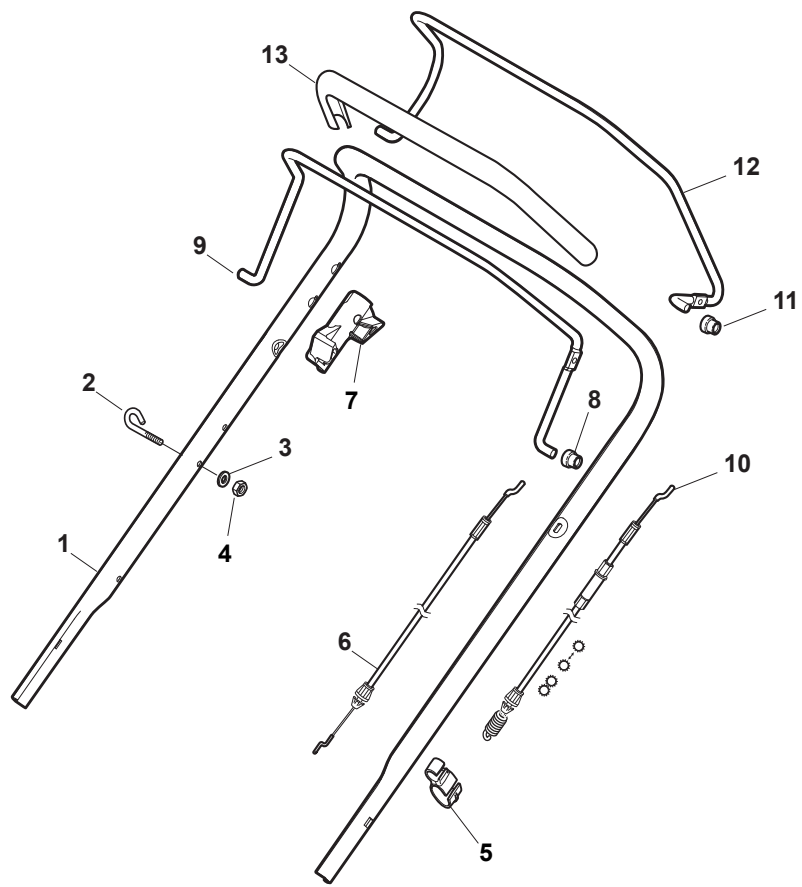

NT 484 W TR 4S - W TRQ 4S

WBH Petrol Steel Handle, Upper Part

Issue 9 - 2015

Fig.	Quantity	Part No	Description	Notes
4	1	381030055/0	Cable Rear Drive	
1	1	381006803/0	Handle, Upper Part	Black
1	1	381006805/0	Upper Handle Grey	Grey
2	1	112727787/0	Screw	
3	1	322551640/0	Plate	
5	1	181030056/0	Cable, Thread Engine Brake	Honda / B&S / GGP Engine
5	1	181030057/0	Cable, Thread Engine Brake	SV40 / RV 40 / V35 Engine
6	1	112154510/0	Nut	
7	1	112154510/0	Nut	
8	1	112521330/0	Washer	
9	1	122430313/0	Guide Spring	
10	1	381003330/0	Lever, Engine Brake	
11	1	381003297/1	Driving Lever	
12	1	112000930/0	Benzing Ring	

Fig.	Quantity	Part No	Description	Notes
1	1	381006838/0	Handle, Upper Part Black	for Delta Dashboard - Fix RPM - Throttle
1	1	381007522/0	Handle, Upper Part Black	for TD-CA Dashboard
1	1	381007525/0	Handle, Upper Part Grey	for TD-CA Dashboard
1	1	381007540/0	Handle, Upper Part Yellow	for Delta Dashboard - Fix RPM - Throttle
2	1	122430313/0	Guide Spring	
3	1	112521330/0	Washer	
4	1	112154510/0	Nut	
5	1	118390020/0	Conduit Clip Caproeurope	
6	1	181030053/0	Cable, Thread Engine Brake	GGP Engine / B&S 450-500-550-575-625-675-750 Series
6	1	181030054/0	Cable, Thread Engine Brake	SV40 / RV 40 / V35 Engine
6	1	181030056/0	Cable, Thread Engine Brake	B&S 450-500-550-575-625E Series
6	1	181030070/0	Cable, Thread Engine Brake	Honda Engine
7	1	322545204/0	Fulcrum Pin	
8	1	122041966/0	Bushing	
9	1	181003300/1	Lever, Engine Brake Black	
10	1	381030092/1	Cable Rear Drive	
11	1	122041966/0	Bushing	
12	1	181003301/0	Drive Control Lever	
13	1	122291050/0	Handgrip Black	