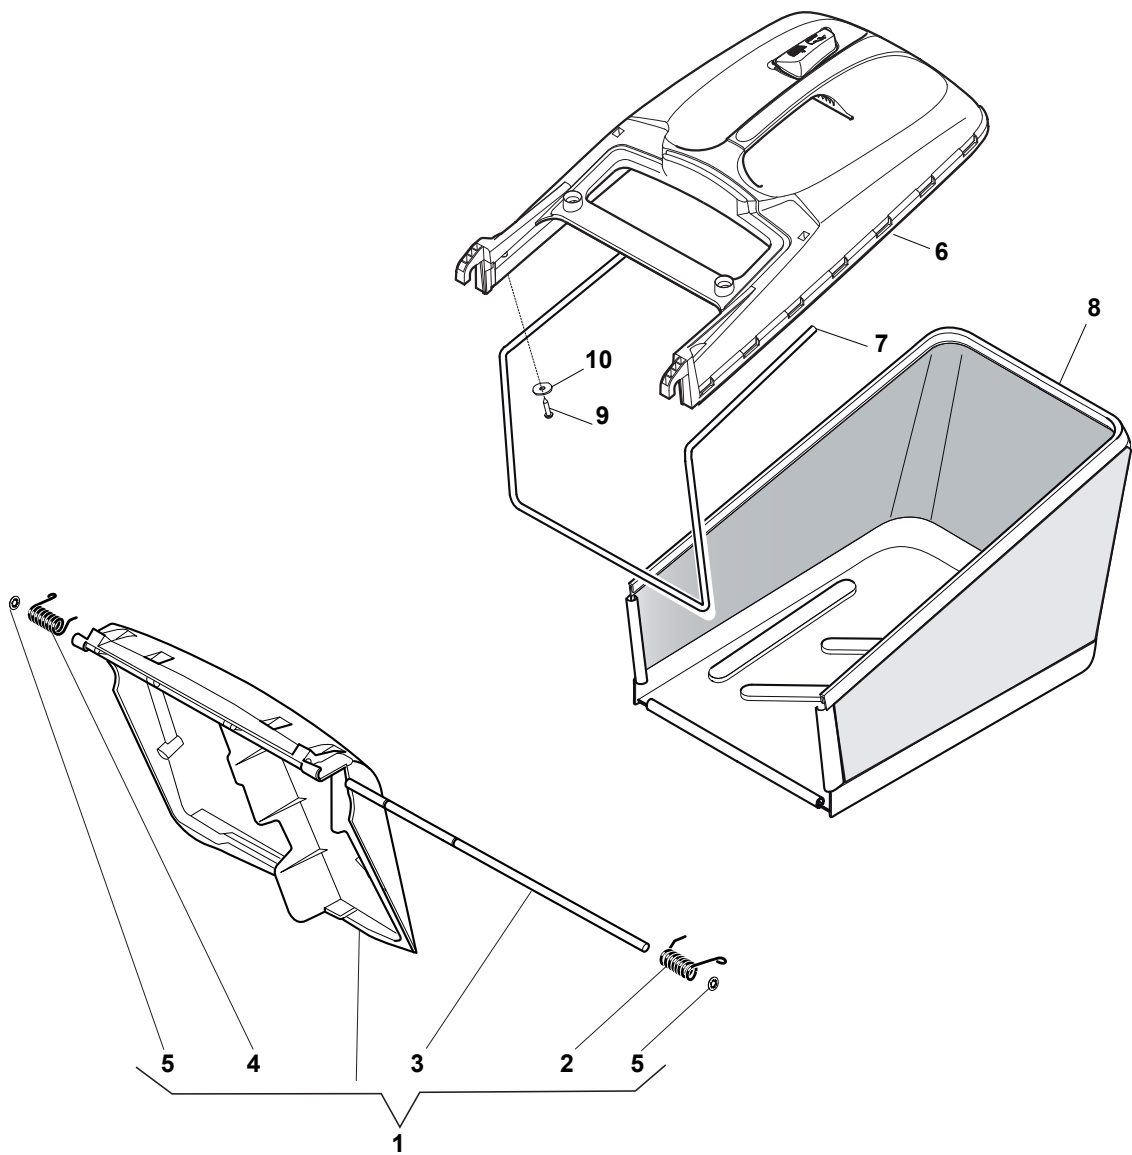

NT 484 W TR 4S - W TRQ 4S

WBH Petrol Steel Grass-Catcher

Issue 9 - 2015

Fig.	Quantity	Part No	Description	Notes
1	1	381008081/2	Stone Guard, Black	Black
1	1	381008098/1	Stone Guard, White	White
1	1	381008082/2	Stone Guard, Yellow	Yellow
2	1	122450466/0	Left Spring	
3	1	122517882/0	Pin	
4	1	122450465/0	Right Spring	
5	2	112604899/0	Crown Fastener	
6	1	381486008/0	Grass-Box, Upper Part	Black
6	1	381486030/0	Grass-Box, Upper Part	Grey
6	1	381486012/0	Grass-Box, Upper Part	Yellow
7	1	122608525/1	Stiffening Lower	
8	1	181002211/0	Box, Fabric	
9	2	112728680/0	Screw	
10	2	112523050/0	Washer