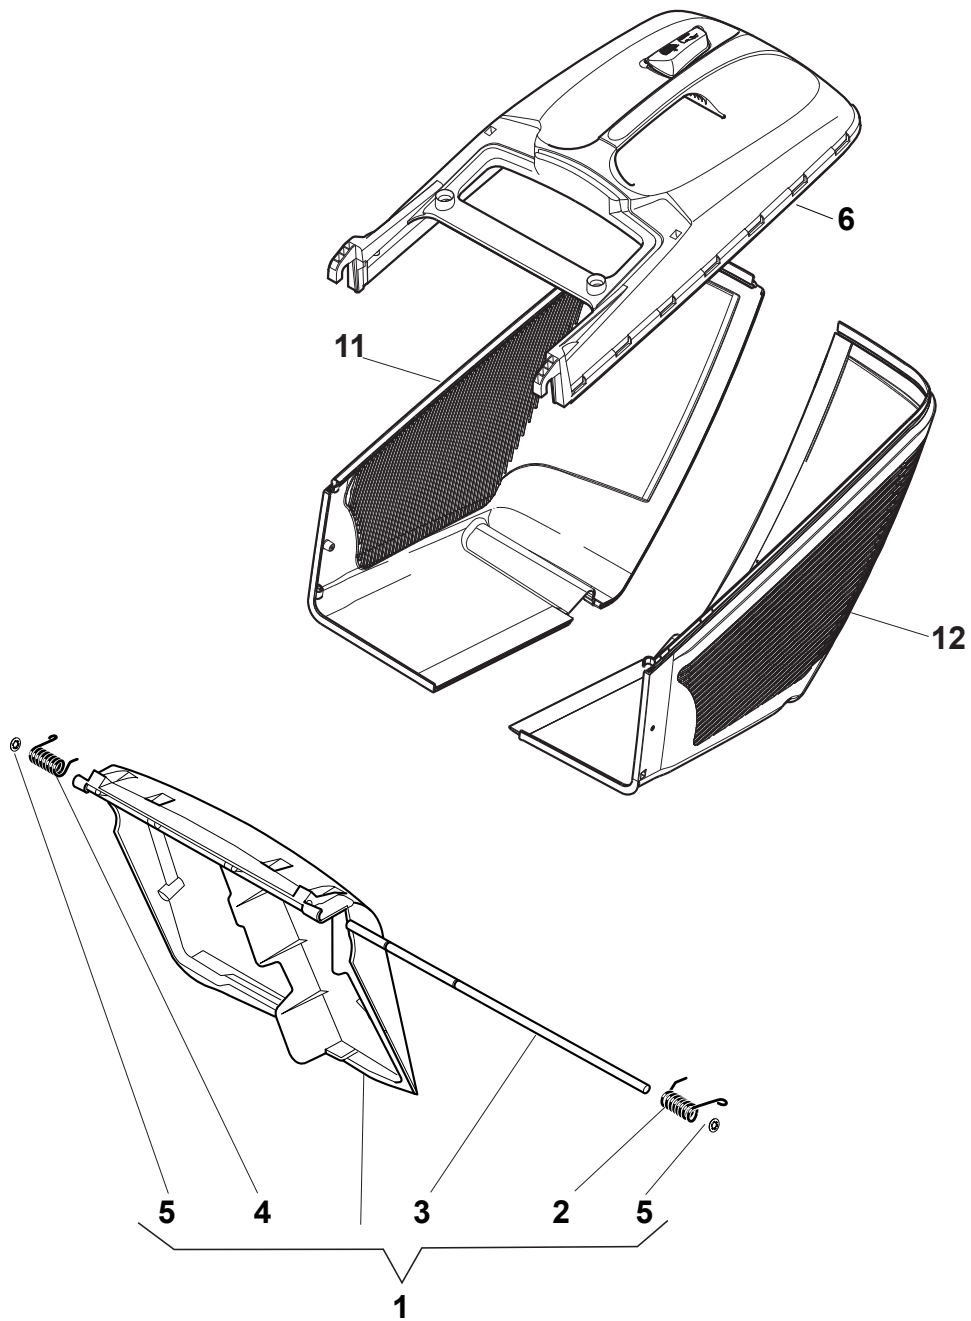

NT 484 W TR 4S - W TRQ 4S

WBH Petrol Steel Grass-Catcher

Issue 9 - 2015

Fig.	Quantity	Part No	Description	Notes
1	1	381008081/2	Stone Guard, Black	Black
1	1	381008098/1	Stone Guard, White	White
1	1	381008082/2	Stone Guard, Yellow	Yellow
2	1	122450466/0	Left Spring	
3	1	122517882/0	Pin	
4	1	122450465/0	Right Spring	
5	2	112604899/0	Crown Fastener	
6	1	381486008/0	Grass-Box, Upper Part	Black
6	1	381486030/0	Grass-Box, Upper Part	Grey
6	1	381486012/0	Grass-Box, Upper Part	Yellow
11	1	322486150/1	Grass-Box, Right Lower Part	
12	1	322486151/1	Grass-Box, Left Lower Part