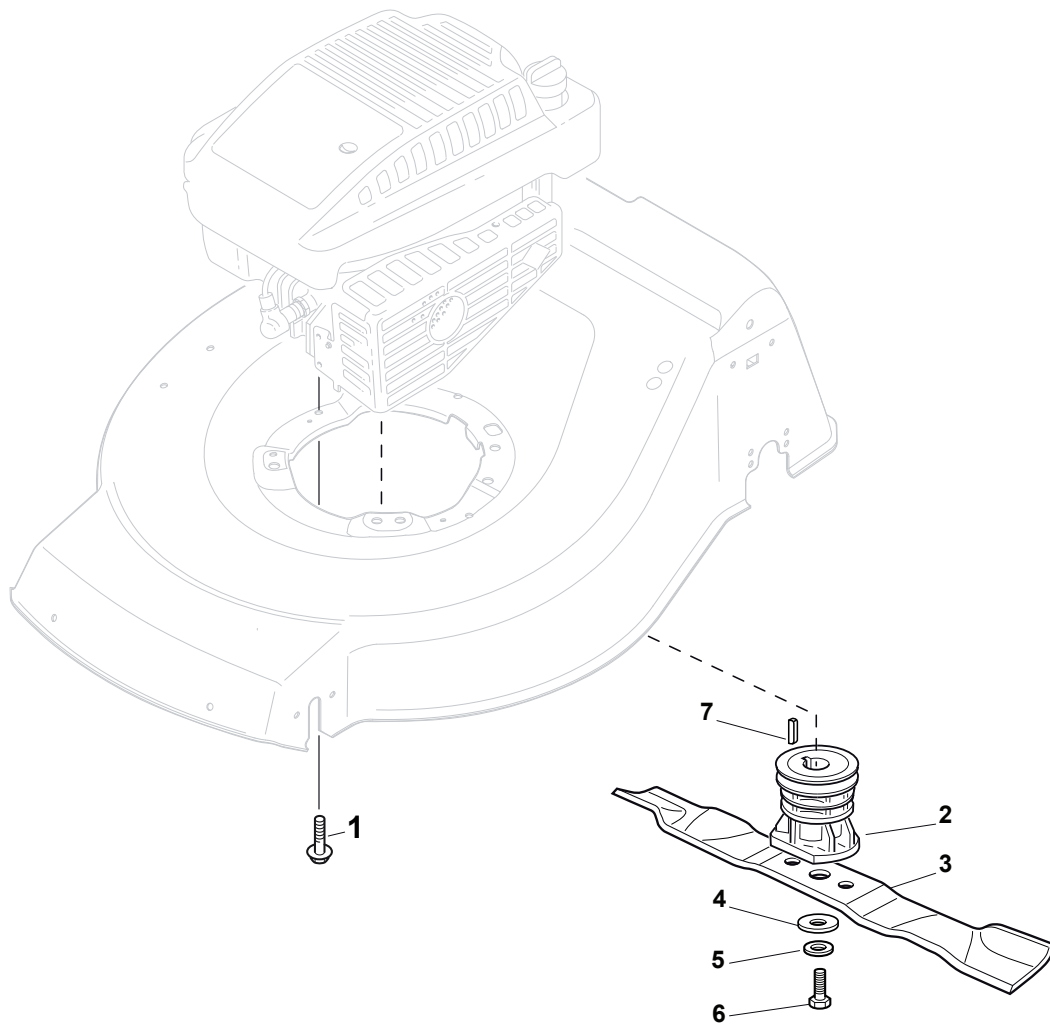

NT 484 W TR 4S - W TRQ 4S

WBH Petrol Steel Blade

Issue 9 - 2015

Fig.	Quantity	Part No	Description	Notes
1	3	112735108/1	Screw	
2	1	122465607/3	Hub With Pulley, Crankshaft Ø 22.2	for B&S and GGP Engines
2	1	122465608/2	Hub With Pulley, Crankshaft Ø 25	for HONDA Engines
3	1	181004458/0	Mulching Blade	
4	1	122160400/0	Elastic Disc	
5	1	112523080/0	Washer	
6	1	112735698/0	Screw	
7	1	112139100/0	Feather, Crankshaft Ø 22,2	for B&S and GGP Engines
7	1	112139150/0	Feather, Crankshaft Ø 25	for HONDA Engines