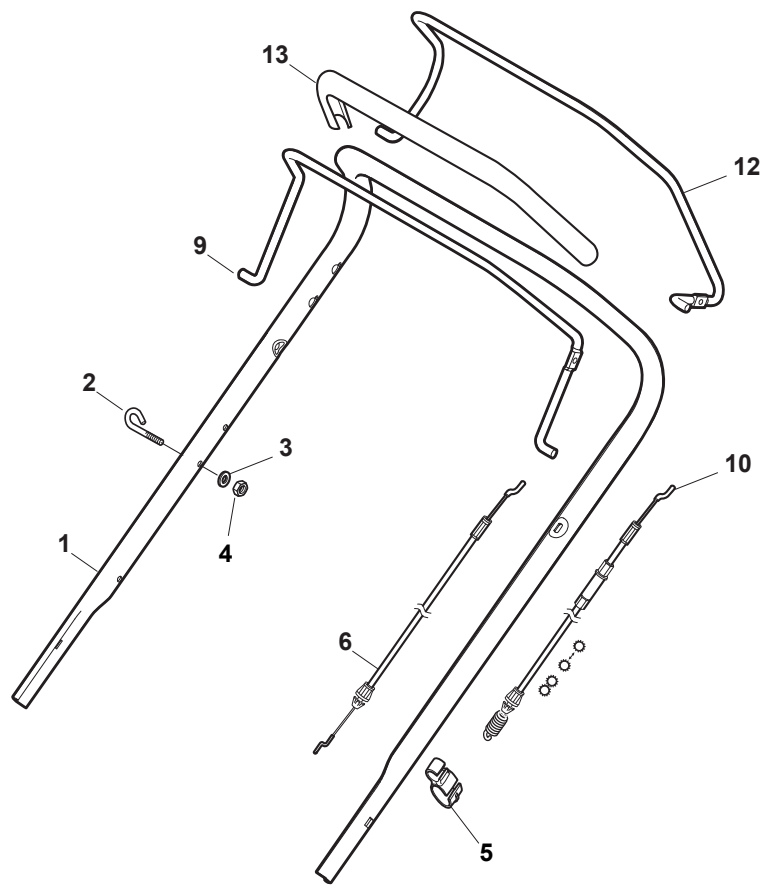

NT 484 W TR 4S - W TRQ 4S

WBH Petrol Steel Handle, Upper Part

Issue 9 - 2015

Fig.	Quantity	Part No	Description	Notes
4	1	381030055/0	Cable Rear Drive	
1	1	381006803/0	Handle, Upper Part	Black
1	1	381006805/0	Upper Handle Grey	Grey
2	1	112727787/0	Screw	
3	1	322551640/0	Plate	
5	1	181030056/0	Cable, Thread Engine Brake	Honda / B&S / GGP Engine
5	1	181030057/0	Cable, Thread Engine Brake	SV40 / RV 40 / V35 Engine
6	1	112154510/0	Nut	
7	1	112154510/0	Nut	
8	1	112521330/0	Washer	
9	1	122430313/0	Guide Spring	
10	1	381003330/0	Lever, Engine Brake	
11	1	381003297/1	Driving Lever	
12	1	112000930/0	Benzing Ring	

Fig.	Quantity	Part No	Description	Notes
1	1	381006838/0	Handle, Upper Part Black	for Delta Dashboard - Fix RPM - Throttle
1	1	381007522/0	Handle, Upper Part Black	for TD-CA Dashboard
1	1	381007525/0	Handle, Upper Part Grey	for TD-CA Dashboard
1	1	381007540/0	Handle, Upper Part Yellow	for Delta Dashboard - Fix RPM - Throttle
2	1	122430313/0	Guide Spring	
3	1	112521330/0	Washer	
4	1	112154510/0	Nut	
5	1	118390020/0	Conduit Clip Caproeurope	
6	1	181030053/0	Cable, Thread Engine Brake	GGP Engine / B&S 450-500-550-575-625-675-750 Series
6	1	181030054/0	Cable, Thread Engine Brake	SV40 / RV 40 / V35 Engine
6	1	181030056/0	Cable, Thread Engine Brake	B&S 450-500-550-575-625E Series
6	1	181030070/0	Cable, Thread Engine Brake	Honda Engine
7	1	322545204/0	Fulcrum Pin	
8	1	122041966/0	Bushing	
9	1	181003300/1	Lever, Engine Brake Black	
10	1	381030092/1	Cable Rear Drive	
11	1	122041966/0	Bushing	
12	1	181003301/0	Drive Control Lever	
13	1	122291050/0	Handgrip Black	