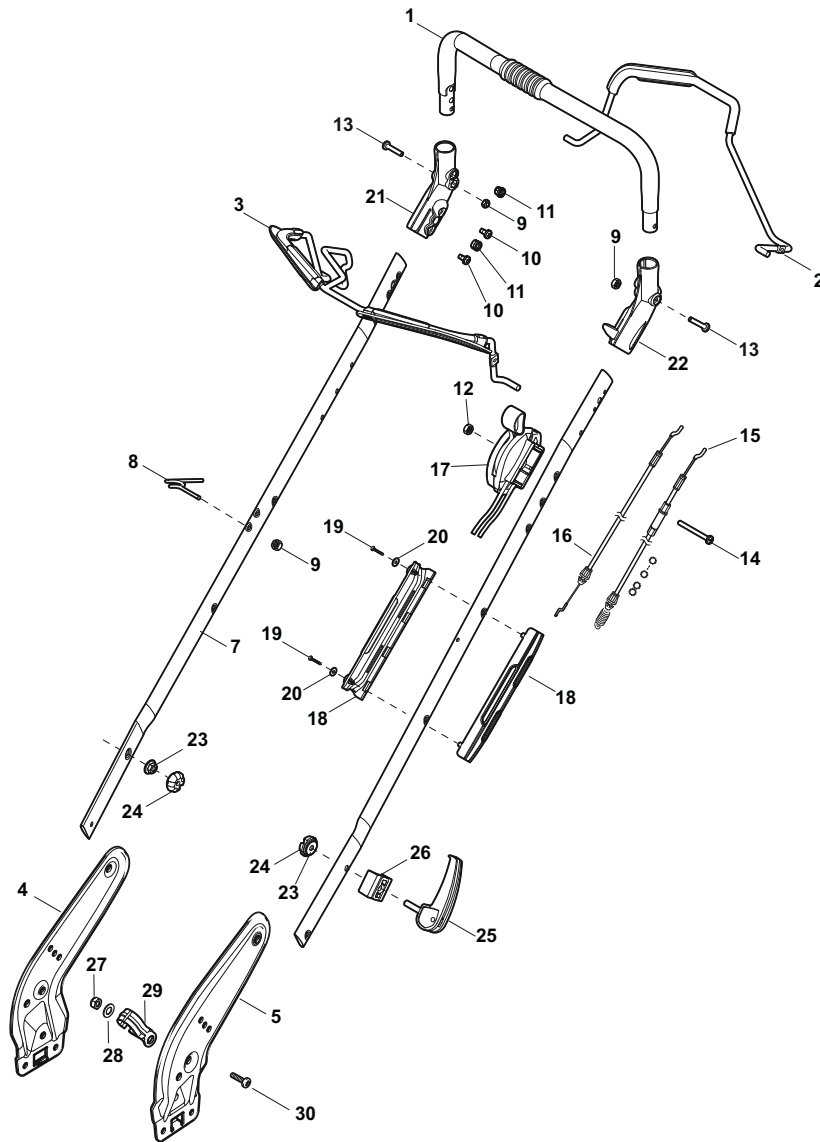

NT 484 W TR 4S - W TRQ 4S

WBH Petrol Steel Ejection-Guard

Issue 9 - 2015

Fig.	Quantity	Part No	Description	Notes
1	1	322108295/1	Side Ejection Conveyor	
2	1	322600313/0	Ejection Guard	
3	2	112727803/0	Screw	
4	1	322806639/0	Fulcrum Pin	
5	2	112154510/0	Nut	
6	2	118203853/0	Screw	
7	1	122450456/0	Spring	
8	1	122517869/1	Pin	
9	2	112604896/0	Crown Fastener	

NT 484 W TR 4S - W TRQ 4S

WBH Petrol Steel Handle, Lower Part

Issue 9 - 2015

Fig.	Quantity	Part No	Description	Notes
1	1	381007043/0	Handle Lower Part	
2	1	381005133/0	Right Bracket	
3	1	381005135/0	Left Bracket	
4	1	112819120/0	Screw	
5	4	122680006/1	Washer	
6	4	322399804/1	Nut	
7	4	112293200/0	Nut	
10	4	112760605/0	Screw	
11	1	125038002/1	Bushing	
12	2	112155000/0	Nut	
13	2	322192156/0	Clip	
14	1	112523040/0	Washer	
15	1	112154510/0	Nut	
16	1	112369500/0	Elastic Washer	

Fig.	Quantity	Part No	Description	Notes
1	1	381006670/2	Handle Tube	
2	1	381003349/0	Lever, Driving	
3	1	381003472/0	Lever, Engine Brake	Black
3	1	381003344/0	Lever, Engine Brake	Red
4	1	381005149/0	Right Bracket	Black
4	1	381005185/0	Right Bracket	Stiga Grey
5	1	381005151/0	Left Bracket	Black
5	1	381005187/0	Left Bracket	Stiga Grey
7	2	381006773/1	Handle Black	
7	2	381006774/1	Handle Grey	
8	1	122430309/0	Spring	
9	2	112154330/0	Nut	
10	4	112735662/1	Screw	
11	4	322041967/1	Bushing	
12	3	112154510/0	Nut	
13	2	112728721/0	Screw	
14	1	112727786/0	Screw	
15	1	381030093/1	Cable Rear Drive	
16	1	181030073/0	Cable, Thread Engine Brake	
17	1	181005516/0	Throttle Cable	for B&S Engine
17	1	181005514/0	Throttle Cable	for Honda and GGP Engine
17	1	181005515/0	Throttle Cable	for Honda Autochoke Engine
18	1	322806644/0	Protection	
19	2	112727812/0	Screw	
20	2	112523000/1	Washer	
21	1	322488301/0	Joint Sleeve Grey Right	
22	1	322488303/0	Joining Sleeve Grey Left	
23	2	112154220/0	Nut	
24	2	322399835/0	Knob	
25	2	381003253/0	Handle	
26	2	322680017/0	Washer	
27	1	112155000/0	Nut	
28	1	125038002/1	Bushing	
29	1	322192156/0	Clip	
30	1	112760605/0	Screw	