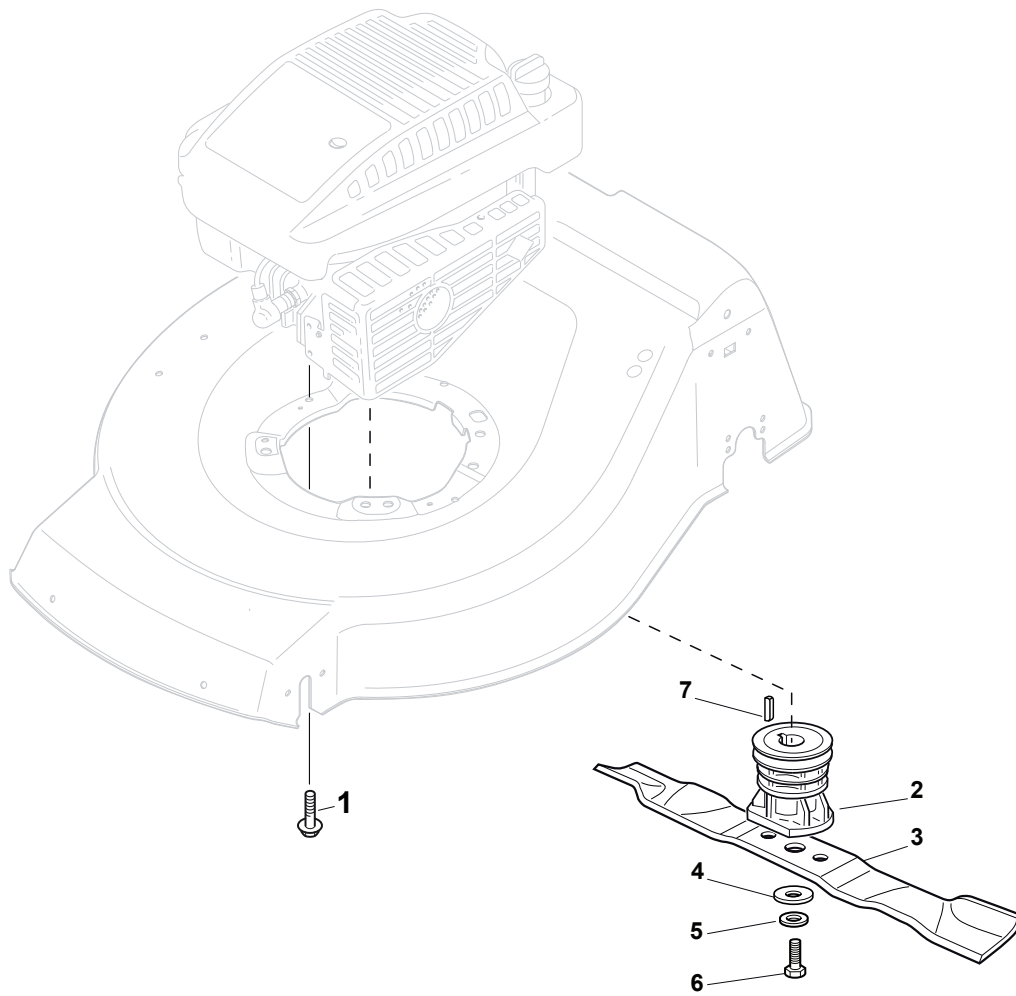

NT 484 W TR 4S - W TRQ 4S

WBH Petrol Steel Blade - for Delta Grasscatcher

Issue 9 - 2015

Fig.	Quantity	Part No	Description	Notes
1	3	112735108/1	Screw	
2	1	122465607/3	Hub With Pulley, Crankshaft Ø 22.2	for B&S and GGP Engines
2	1	122465608/2	Hub With Pulley, Crankshaft Ø 25	for HONDA Engines
3	1	181004397/0	Blade Winged	
4	1	122160400/0	Elastic Disc	
5	1	112523080/0	Washer	
6	1	112735698/0	Screw	
7	1	112139100/0	Feather, Crankshaft Ø 22,2	for B&S and GGP Engines
7	1	112139150/0	Feather, Crankshaft Ø 25	for HONDA Engines