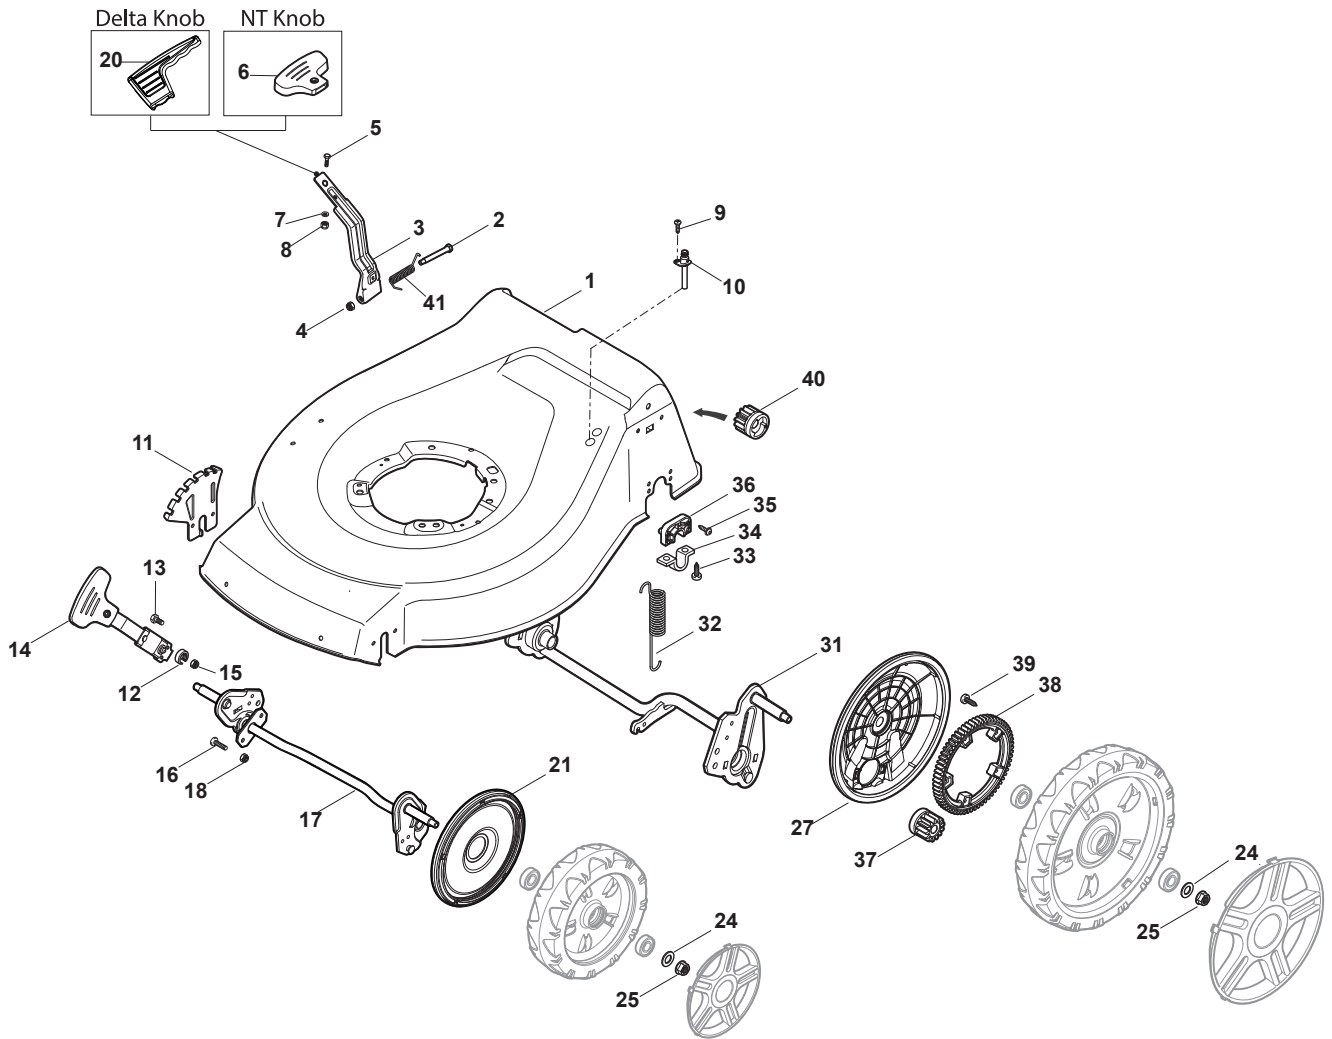

THIS INFORMATION IS NOT INTENDED FOR SALE OR RESALE, AND THIS NOTICE MUST REMAIN ON ALL COPIES.

Fig.	Quantity	Part No	Description	Notes
20	1	322394522/0	Knob	Delta Knob
1	1	381004536/0	Red Deck	
1	1	381004538/0	Red Deck	Side Discharge
1	1	381004562/0	Yellow Deck	
1	1	381004731/0	Grey Deck	Side Discharge
1	1	381004741/0	Grey Deck	
2	1	122534131/0	Pin	
3	1	381003398/0	Lever, Height Adjustment	
4	1	112154510/0	Nut	
5	1	112788512/0	Screw	
6	1	322394503/0	Knob	NT Knob
7	1	112521310/0	Washer	
8	1	112150000/0	Nut	
9	1	112728450/0	Screw	
10	1	322034002/0	Washing Connection	
11	1	322735589/0	Sector, Height Adjustment	
12	2	122171002/0	Spacer	
13	2	112789000/0	Screw	
14	1	381003351/0	Wheels Adjusting Lever	
15	2	112154330/0	Nut	
16	4	112727803/0	Screw	
17	1	381002881/1	Front Wheel Axle	
18	4	112154510/0	Nut	
21	2	322600145/0	Protection, Wheel	
24	4	112521350/0	Washer	
25	4	112155000/0	Nut	
27	2	322600208/0	Protection, Wheel	
31	1	381302835/1	Axle, Rear Wheels	
32	1	122450460/0	Spring	
33	4	112728697/0	Screw	
34	2	322545152/0	Plate	
35	4	112728697/0	Screw	
36	2	322785304/1	Support	
37	1	122570134/0	Left Pinion	
38	2	322120115/0	Wheels Crown	
39	6	112728706/0	Screw	
40	1	122570133/0	Right Pinion	
41	1	122446192/0	Spring	

NT 484 W TR 4S - W TRQ 4S

WBH Petrol Steel Ejection-Guard

Issue 9 - 2015

Fig.	Quantity	Part No	Description	Notes
1	1	322108295/1	Side Ejection Conveyor	
2	1	322600313/0	Ejection Guard	
3	2	112727803/0	Screw	
4	1	322806639/0	Fulcrum Pin	
5	2	112154510/0	Nut	
6	2	118203853/0	Screw	
7	1	122450456/0	Spring	
8	1	122517869/1	Pin	
9	2	112604896/0	Crown Fastener	