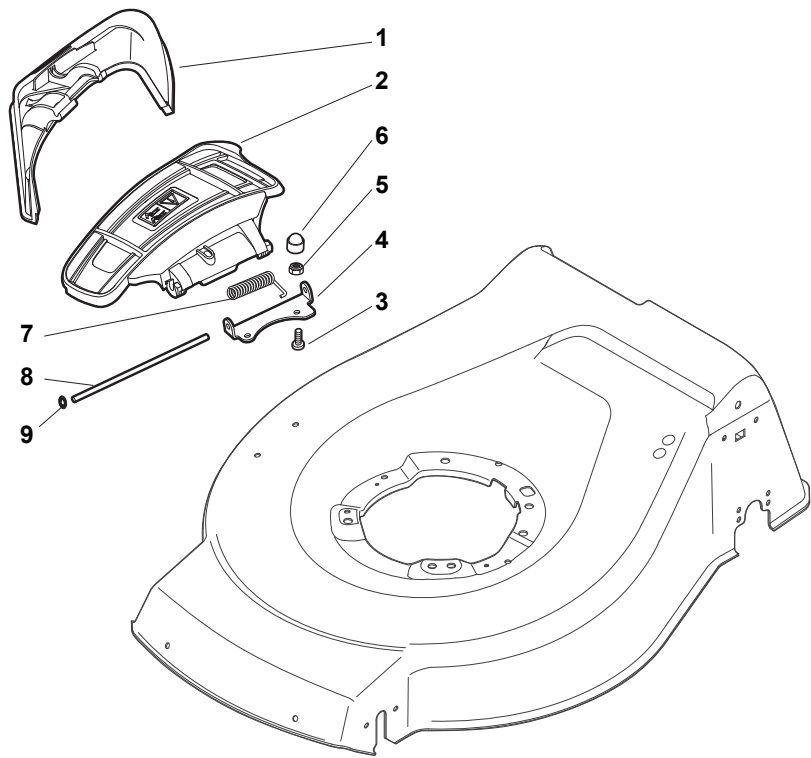

THIS INFORMATION IS NOT INTENDED FOR SALE OR RESALE, AND THIS NOTICE MUST REMAIN ON ALL COPIES.

Fig.	Quantity	Part No	Description	Notes
20	1	322394522/0	Knob	Delta Knob
1	1	381004536/0	Red Deck	
1	1	381004538/0	Red Deck	Side Discharge
1	1	381004562/0	Yellow Deck	
1	1	381004731/0	Grey Deck	Side Discharge
1	1	381004741/0	Grey Deck	
2	1	122534131/0	Pin	
3	1	381003398/0	Lever, Height Adjustment	
4	1	112154510/0	Nut	
5	1	112788512/0	Screw	
6	1	322394503/0	Knob	NT Knob
7	1	112521310/0	Washer	
8	1	112150000/0	Nut	
9	1	112728450/0	Screw	
10	1	322034002/0	Washing Connection	
11	1	322735589/0	Sector, Height Adjustment	
12	2	122171002/0	Spacer	
13	2	112789000/0	Screw	
14	1	381003351/0	Wheels Adjusting Lever	
15	2	112154330/0	Nut	
16	4	112727803/0	Screw	
17	1	381002881/1	Front Wheel Axle	
18	4	112154510/0	Nut	
21	2	322600145/0	Protection, Wheel	
24	4	112521350/0	Washer	
25	4	112155000/0	Nut	
27	2	322600208/0	Protection, Wheel	
31	1	381302835/1	Axle, Rear Wheels	
32	1	122450460/0	Spring	
33	4	112728697/0	Screw	
34	2	322545152/0	Plate	
35	4	112728697/0	Screw	
36	2	322785304/1	Support	
37	1	122570134/0	Left Pinion	
38	2	322120115/0	Wheels Crown	
39	6	112728706/0	Screw	
40	1	122570133/0	Right Pinion	
41	1	122446192/0	Spring	

NT 484 W TR 4S - W TRQ 4S

WBH Petrol Steel Ejection-Guard

Issue 9 - 2015

Fig.	Quantity	Part No	Description	Notes
1	1	322108295/1	Side Ejection Conveyor	
2	1	322600313/0	Ejection Guard	
3	2	112727803/0	Screw	
4	1	322806639/0	Fulcrum Pin	
5	2	112154510/0	Nut	
6	2	118203853/0	Screw	
7	1	122450456/0	Spring	
8	1	122517869/1	Pin	
9	2	112604896/0	Crown Fastener	