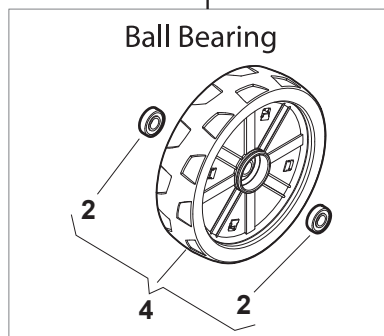

DELTA Wheel (Pierced) - Ø 200

DELTA Wheel - Ø 280

NT 484 W TR 4S - W TRQ 4S

WBH Petrol Steel   Wheels and Hub Caps

Issue 9 - 2015

Fig.	Quantity	Part No	Description	Notes
3	2	322110640/0	Hub Cap Grey	
4	2	381007478/1	Wheel	
2	8	119216035/0	Bearing	
1	2	381007477/0	Wheel