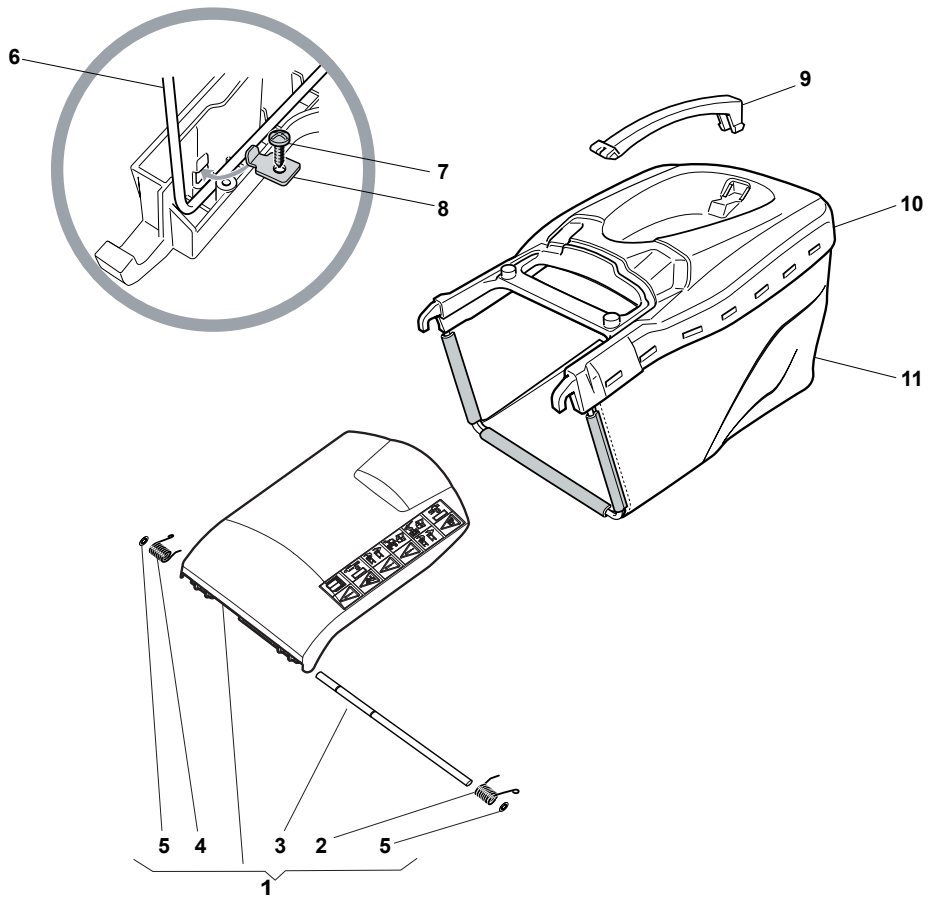

NT 484 W TR 4S - W TRQ 4S

WBH Petrol Steel Grass-Catcher

Issue 9 - 2015

Fig.	Quantity	Part No	Description	Notes
1	1	381008129/0	Stone Guard, Yellow	Yellow
1	1	381008128/0	Stone Guard, Black	Black
2	1	122450466/0	Left Spring	
3	1	122517882/0	Pin	
4	1	122450465/0	Right Spring	
5	2	112604899/0	Crown Fastener	
6	1	122608505/0	Stiffening	
7	2	112728680/0	Screw	
8	2	322545159/0	Plate	
9	1	322393657/0	Handle	Black
9	1	322393721/0	Handle	Grey
10	1	381486009/0	Grass-Box, Upper	Black
10	1	381486031/0	Grass-Box, Upper	Grey
11	1	181002345/0	Box, Fabric