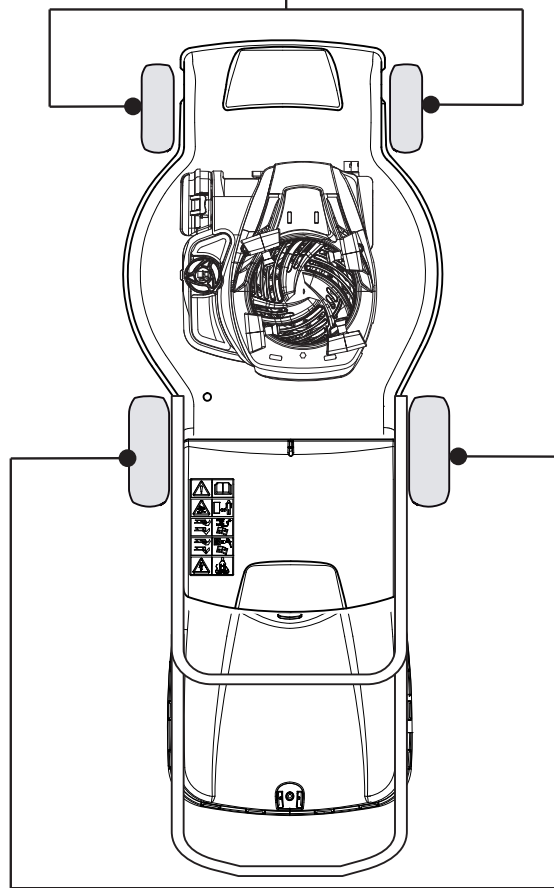

DELTA Wheels - Ø 200

NTD Wheels - Ø 200

DELTA Wheels - Ø 280

NTD Wheels - Ø 280

NT 484 W TR 4S - W TRQ 4S

WBH Petrol Steel Wheels and Hub Caps

Issue 9 - 2015

Fig.	Quantity	Part No	Description	Notes
1	2	381007483/1	Wheel	
2	8	119216035/0	Bearing	
3	2	381007416/2	Wheel	
4	2	381007478/1	Wheel	
5	2	381007417/2	Wheel	

DELTA Wheel (Pierced) - Ø 200

DELTA Wheel - Ø 280

NT 484 W TR 4S - W TRQ 4S

WBH Petrol Steel Wheels and Hub Caps

Issue 9 - 2015

Fig.	Quantity	Part No	Description	Notes
3	2	322110640/0	Hub Cap Grey	
4	2	381007478/1	Wheel	
2	8	119216035/0	Bearing	
1	2	381007477/0	Wheel	