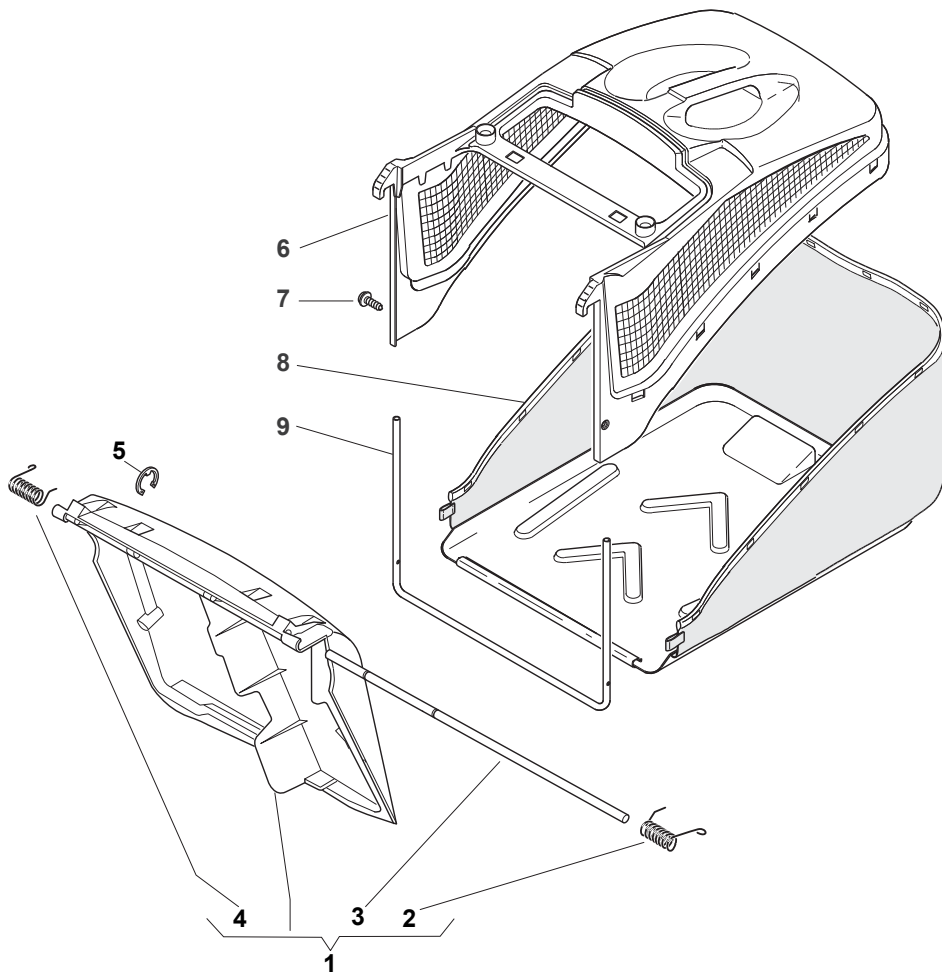

NT 484 W TR 4S - W TRQ 4S

WBH Petrol Steel Grass-Catcher

Issue 9 - 2015

Fig.	Quantity	Part No	Description	Notes
1	1	381008021/2	Stone Guard	Black
2	1	122450420/1	Left Protection Spring	
3	1	122517906/1	Fulcrum Pin	
4	1	122450410/1	Right Spring	
5	1	112000930/0	Benzing Ring	
6	1	122486093/0	Box, Upper Side	
7	2	112728445/0	Screw	
8	1	181002195/0	Box, Fabric	
9	1	122608523/0	Stiffening