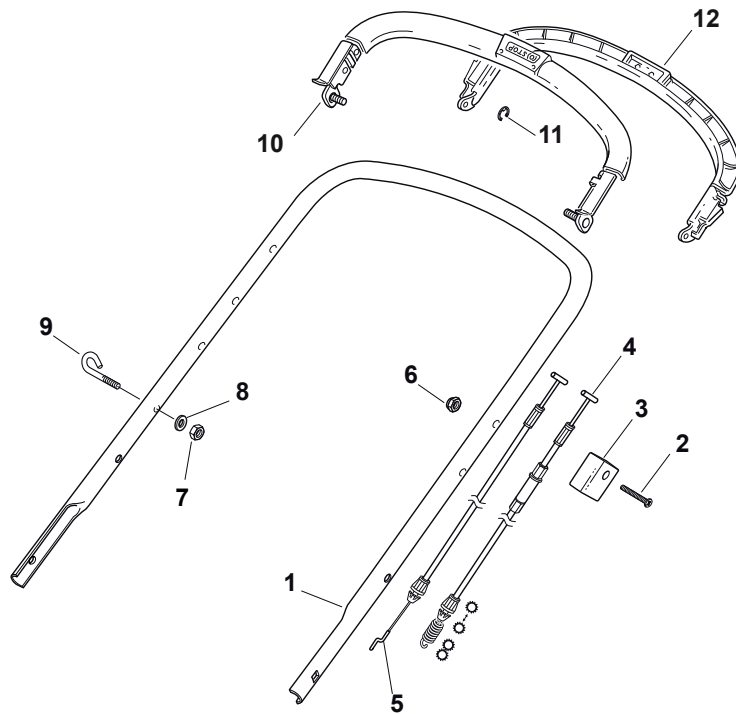

NT 484 W TR 4S - W TRQ 4S

WBH Petrol Steel Handle, Upper Part

Issue 9 - 2015

Fig.	Quantity	Part No	Description	Notes
4	1	381030055/0	Cable Rear Drive	
1	1	381006803/0	Handle, Upper Part	Black
1	1	381006805/0	Upper Handle Grey	Grey
2	1	112727787/0	Screw	
3	1	322551640/0	Plate	
5	1	181030056/0	Cable, Thread Engine Brake	Honda / B&S / GGP Engine
5	1	181030057/0	Cable, Thread Engine Brake	SV40 / RV 40 / V35 Engine
6	1	112154510/0	Nut	
7	1	112154510/0	Nut	
8	1	112521330/0	Washer	
9	1	122430313/0	Guide Spring	
10	1	381003330/0	Lever, Engine Brake	
11	1	381003297/1	Driving Lever	
12	1	112000930/0	Benzing Ring