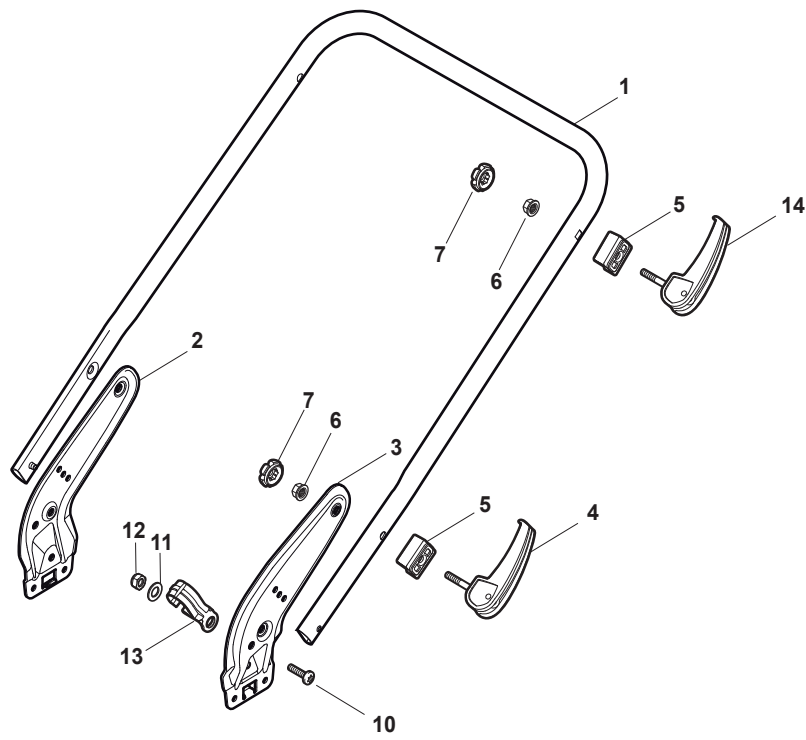

NT 484 W TR 4S - W TRQ 4S

WBH Petrol Steel Ejection-Guard

Issue 9 - 2015

Fig.	Quantity	Part No	Description	Notes
1	1	322108295/1	Side Ejection Conveyor	
2	1	322600313/0	Ejection Guard	
3	2	112727803/0	Screw	
4	1	322806639/0	Fulcrum Pin	
5	2	112154510/0	Nut	
6	2	118203853/0	Screw	
7	1	122450456/0	Spring	
8	1	122517869/1	Pin	
9	2	112604896/0	Crown Fastener	

NT 484 W TR 4S - W TRQ 4S

WBH Petrol Steel Mask

Issue 9 - 2015

Fig.	Quantity	Part No	Description	Notes
1	1	322500102/0	Front Combi	
2	2	112523000/1	Washer	
3	2	112728124/0	Screw	
5	1	322226143/0	Mask, Red	
5	1	322226144/0	Mask, Yellow	with Stiga Logo
5	1	322226151/0	Mask, Black	with Stiga Logo
5	1	322226153/0	Mask, Black	
5	1	322226155/0	Mask, Yellow	
6	2	112727799/0	Screw	
7	1	322393638/0	Handlegrip Black	
7	1	322393639/0	Handle, Grey	
7	1	322393640/0	Handle, Yellow	
8	2	112154510/0	Nut	
9	2	112728697/0	Screw	
10	1	322820082/0	Cap	
11	1	322820083/0	Cap	
12	1	322226167/0	Front Plate	
13	1	322226165/0	Mask, Black	
14	2	112728300/0	Screw	
15	1	322226157/0	Mask, Black	
16	1	322393642/0	Bumper Handle	
17	2	112727799/0	Screw	
18	2	112154510/0	Nut	

Fig.	Quantity	Part No	Description	Notes
1	1	381006719/0	Handle Lower Part	Black
1	1	381006720/0	Handle Lower Part	Grey
1	1	381007539/0	Handle, Lower Part Yellow	Yellow
2	1	381005149/0	Right Bracket	Black
2	1	381005185/0	Right Bracket	Stiga Grey
3	1	381005151/0	Left Bracket	Black
3	1	381005187/0	Left Bracket	Stiga Grey
4	4	381003253/0	Handle	
5	4	322680016/0	Washer	
6	4	122131750/0	Nut	
7	4	322399835/0	Knob	
10	2	112760605/0	Screw	
11	2	125038002/1	Bushing	
12	2	112155000/0	Nut	
13	1	322192156/0	Clip	
14	2	381103350/0	Handle	