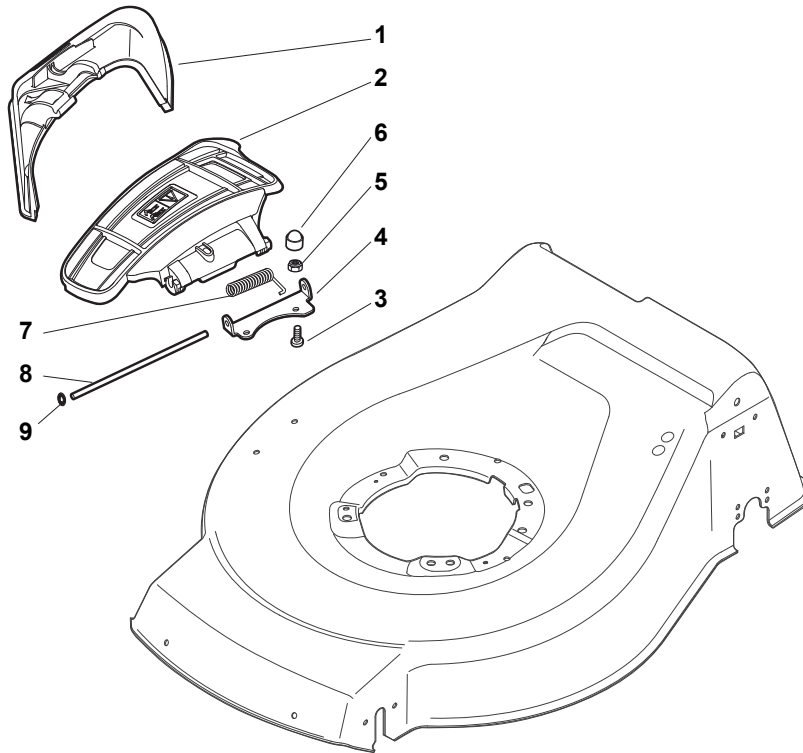

CARTER STANDARD (No Mulching)

CARTER MULCHING (No Mulching)

KIT MULCHING

NT 484 W TR 4S - W TRQ 4S

WBH Petrol Steel Protection, Belt

Issue 9 - 2015

Fig.	Quantity	Part No	Description	Notes
1	1	322291150/0	Rubber Insert	
2	1	122060192/0	Belt Protection	
3	1	112728530/0	Screw	
4	3	112728530/0	Screw	
5	1	322060198/1	Belt Protection	Not for BBC models
6	1	322140223/0	Deflector	
7	1	322500102/0	Front Combi	
8	2	112523000/1	Washer	
9	2	112728124/0	Screw	