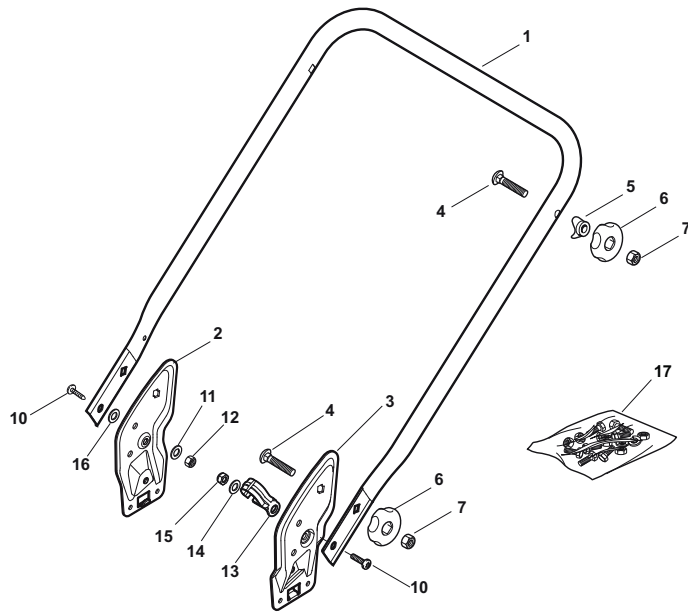

NT 484 W TR 4S - W TRQ 4S

WBH Petrol Steel Ejection-Guard

Issue 9 - 2015

Fig.	Quantity	Part No	Description	Notes
1	1	322108295/1	Side Ejection Conveyor	
2	1	322600313/0	Ejection Guard	
3	2	112727803/0	Screw	
4	1	322806639/0	Fulcrum Pin	
5	2	112154510/0	Nut	
6	2	118203853/0	Screw	
7	1	122450456/0	Spring	
8	1	122517869/1	Pin	
9	2	112604896/0	Crown Fastener	

NT 484 W TR 4S - W TRQ 4S

WBH Petrol Steel Mask

Issue 9 - 2015

Fig.	Quantity	Part No	Description	Notes
1	1	322500102/0	Front Combi	
2	2	112523000/1	Washer	
3	2	112728124/0	Screw	
5	1	322226143/0	Mask, Red	
5	1	322226144/0	Mask, Yellow	with Stiga Logo
5	1	322226151/0	Mask, Black	with Stiga Logo
5	1	322226153/0	Mask, Black	
5	1	322226155/0	Mask, Yellow	
6	2	112727799/0	Screw	
7	1	322393638/0	Handlegrip Black	
7	1	322393639/0	Handle, Grey	
7	1	322393640/0	Handle, Yellow	
8	2	112154510/0	Nut	
9	2	112728697/0	Screw	
10	1	322820082/0	Cap	
11	1	322820083/0	Cap	
12	1	322226167/0	Front Plate	
13	1	322226165/0	Mask, Black	
14	2	112728300/0	Screw	
15	1	322226157/0	Mask, Black	
16	1	322393642/0	Bumper Handle	
17	2	112727799/0	Screw	
18	2	112154510/0	Nut	

Fig.	Quantity	Part No	Description	Notes
1	1	381006719/0	Handle Lower Part	Black
1	1	381006720/0	Handle Lower Part	Grey
1	1	381007539/0	Handle, Lower Part Yellow	Yellow
2	1	381005149/0	Right Bracket	Black
2	1	381005185/0	Right Bracket	Stiga Grey
3	1	381005151/0	Left Bracket	Black
3	1	381005187/0	Left Bracket	Stiga Grey
4	4	381003253/0	Handle	
5	4	322680016/0	Washer	
6	4	122131750/0	Nut	
7	4	322399835/0	Knob	
10	2	112760605/0	Screw	
11	2	125038002/1	Bushing	
12	2	112155000/0	Nut	
13	1	322192156/0	Clip	
14	2	381103350/0	Handle	