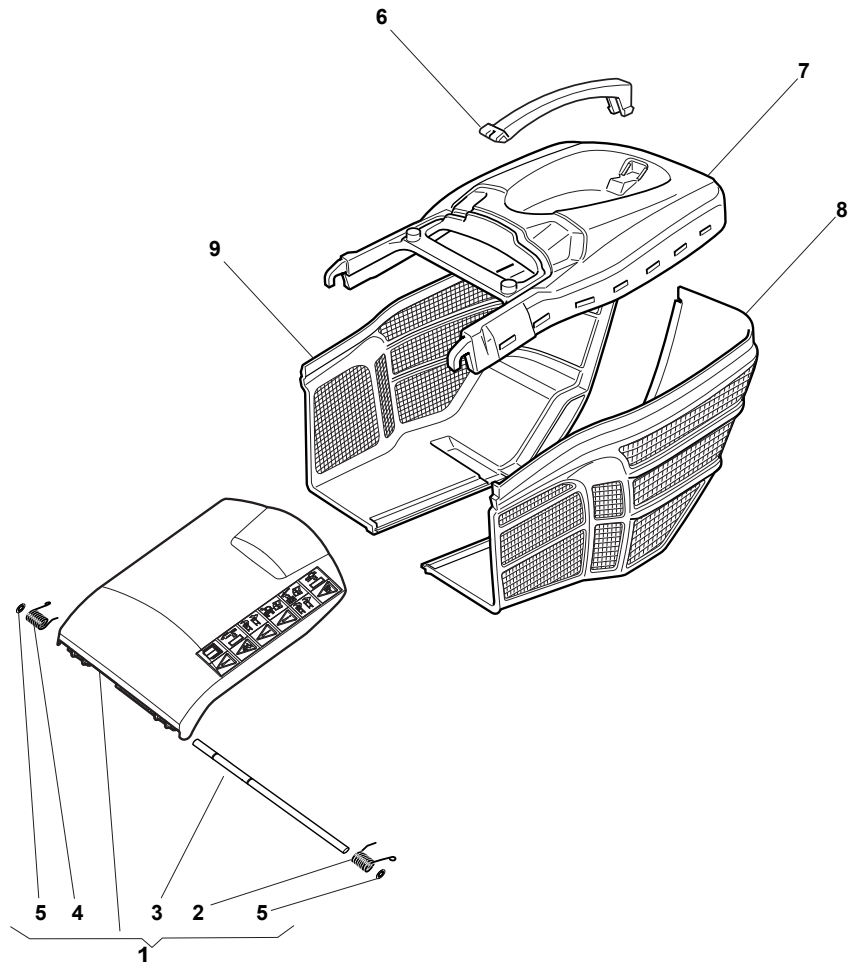

NT 484 W TR 4S - W TRQ 4S

WBH Petrol Steel Grass-Catcher

Issue 9 - 2015

Fig.	Quantity	Part No	Description	Notes
1	1	381008129/0	Stone Guard, Yellow	Yellow
1	1	381008128/0	Stone Guard, Black	Black
2	1	122450466/0	Left Spring	
3	1	122517882/0	Pin	
4	1	122450465/0	Right Spring	
5	2	112604899/0	Crown Fastener	
6	1	322393657/0	Handle	Black
6	1	322393721/0	Handle	Grey
7	1	381486009/0	Grass-Box, Upper	Black
7	1	381486031/0	Grass-Box, Upper	Grey
8	1	322486306/0	Grass-Box, L Lower	Black
9	1	322486305/0	Grass-Box, R Lower	Black